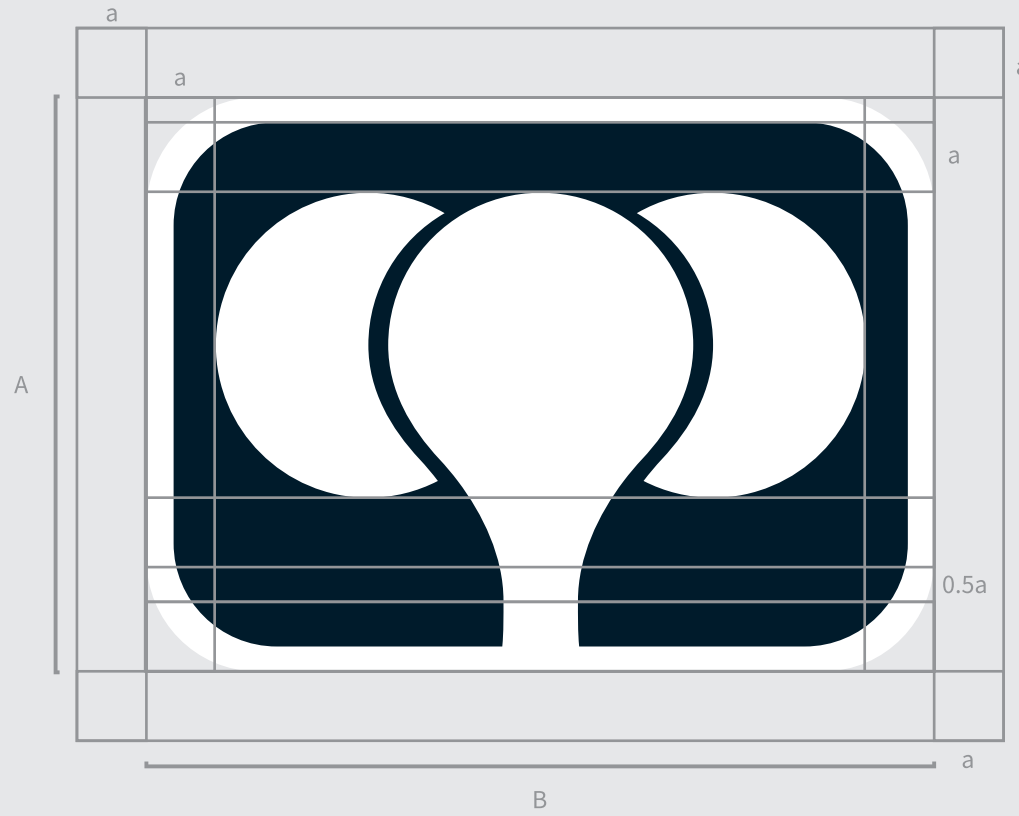

**JÉLECT**  
CI GUIDE

**JELECT SYMBOL**

The logo features the word "JELECT" in a bold, black, sans-serif font. A small, stylized yellow leaf is positioned above the letter "E". The text is centered within a light gray circular area that is part of a larger, stylized tree graphic. The tree's canopy is composed of three overlapping circles, and its trunk is a vertical shape at the bottom. The background is white.

**JÉLECT**

**JELECT LOGOTYPE**

 Black | RGB 0/0/0 | CMYK 0/0/0/100

 JELECT Dot Yellow | RGB 251/199/0 | CMYK 0/25/95/0

## COLOR TYPE

WHITE : Full Color, Silver, Gold, Black

Under K30% : Full Color, Black

Over K80% : Full Color, Silver, Gold, Black

K30% ~ K80% : Full Color, Silver, Gold, White

**BACKGROUND**

**i'MPOSSIBLE**

**SLOGAN**